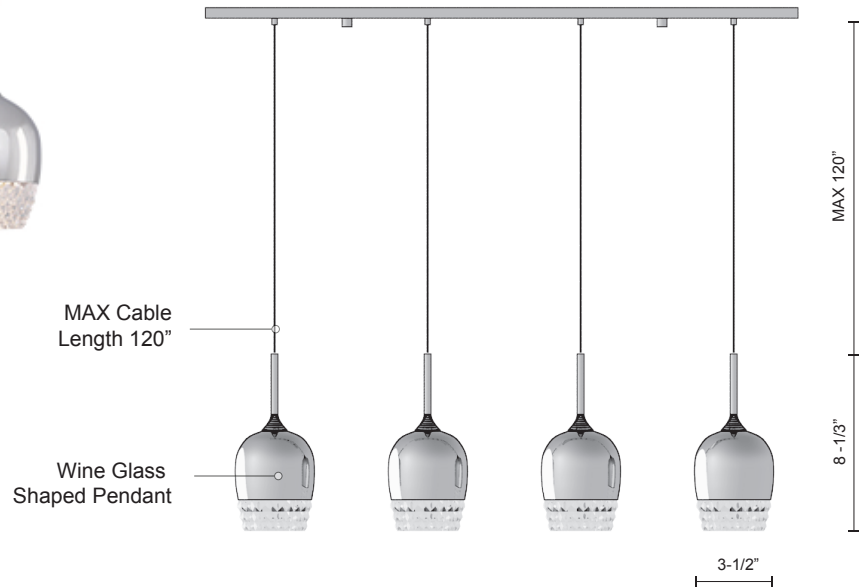

# MP12804

SPECIFICATION SHEET

PROJECT		
DATE		TYPE

Sophisticated LED technology meets pendants with elegant design

- Wine glass shaped design with clear crystal
- Chrome or rose gold metal finish
- Canopy Included
- Dimmable with ELV dimmer (Not included)
- 120V

Color Temp - CH4000K

Color Temp - RG3000K

CRI (Ra) >80

Dimming 100% - 10%

Rated Life 50,000 hours

Voltage	Watt	LED Lumens	Delivered Lumens	Finish(es)
120V	20W	4 X 400	1300*	CH / RG

MP12804-CH

\*Subject to testing confirmation

MP12804-CH

MP12804-RG

Metal Finish  
CH- Chrome  
RG-Rose Gold